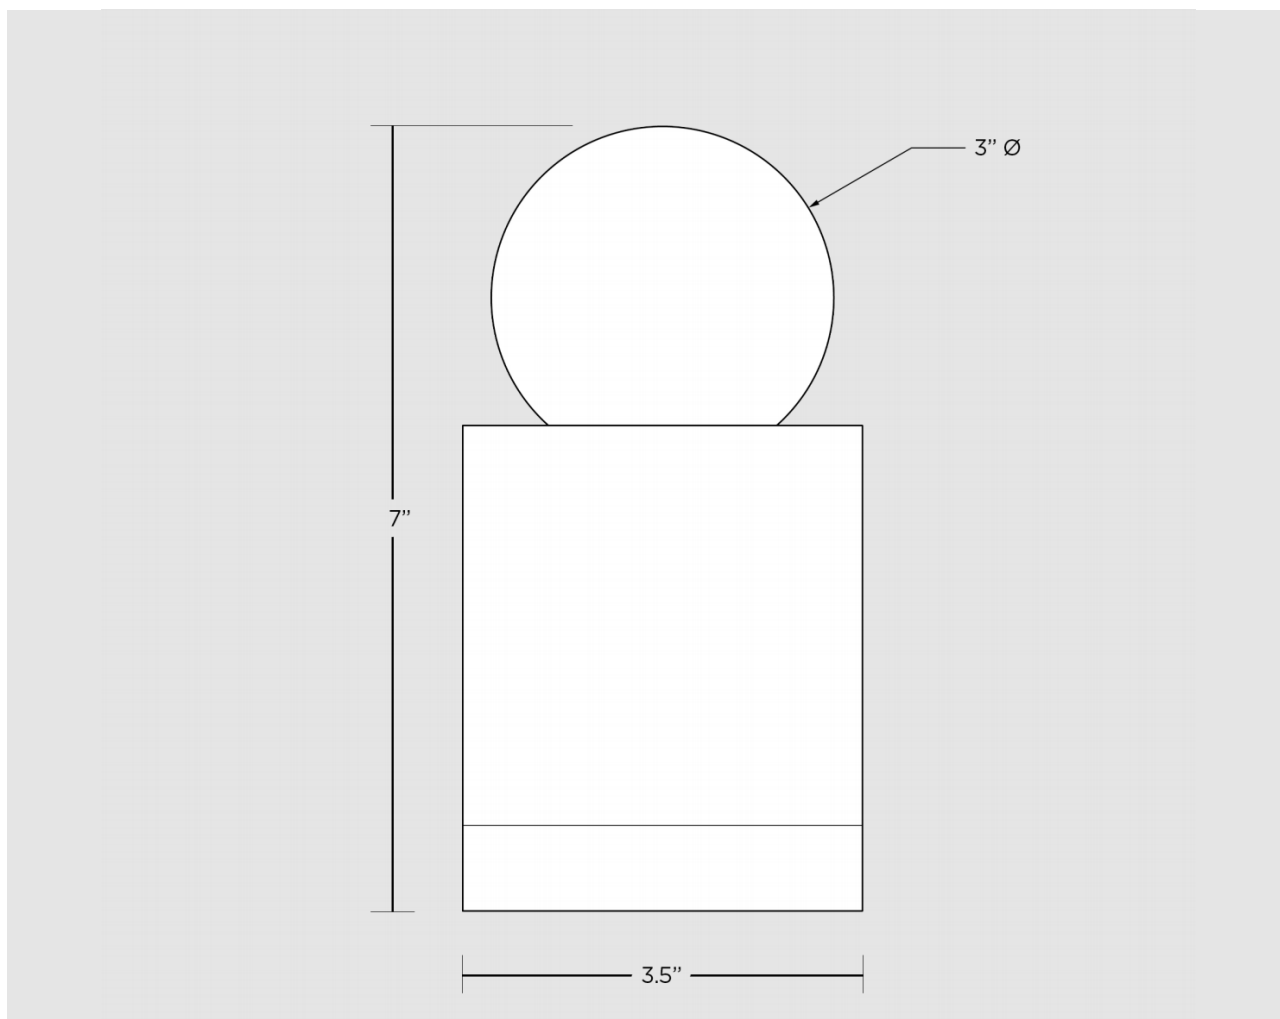

Dimensions: 3.5"Ø x 7"H

As Shown: Alabaster, Brass, Glass

Available in any Allied Maker finish

Certifications: UL and CE Certified

Suitable for damp locations

Lead Time: Please Inquire

## ALLIED MAKER

Alabaster T01

Overall Fixture Size: 3.5"Ø x 7"H

Canopy Size: 3.5"Ø x 0.75"H

Globe Size: 3"Ø

Lamping: 1 x 3.5W G9 LED

40W Equivalent

9 Watts max. / LED only / 0.75"Ø max.