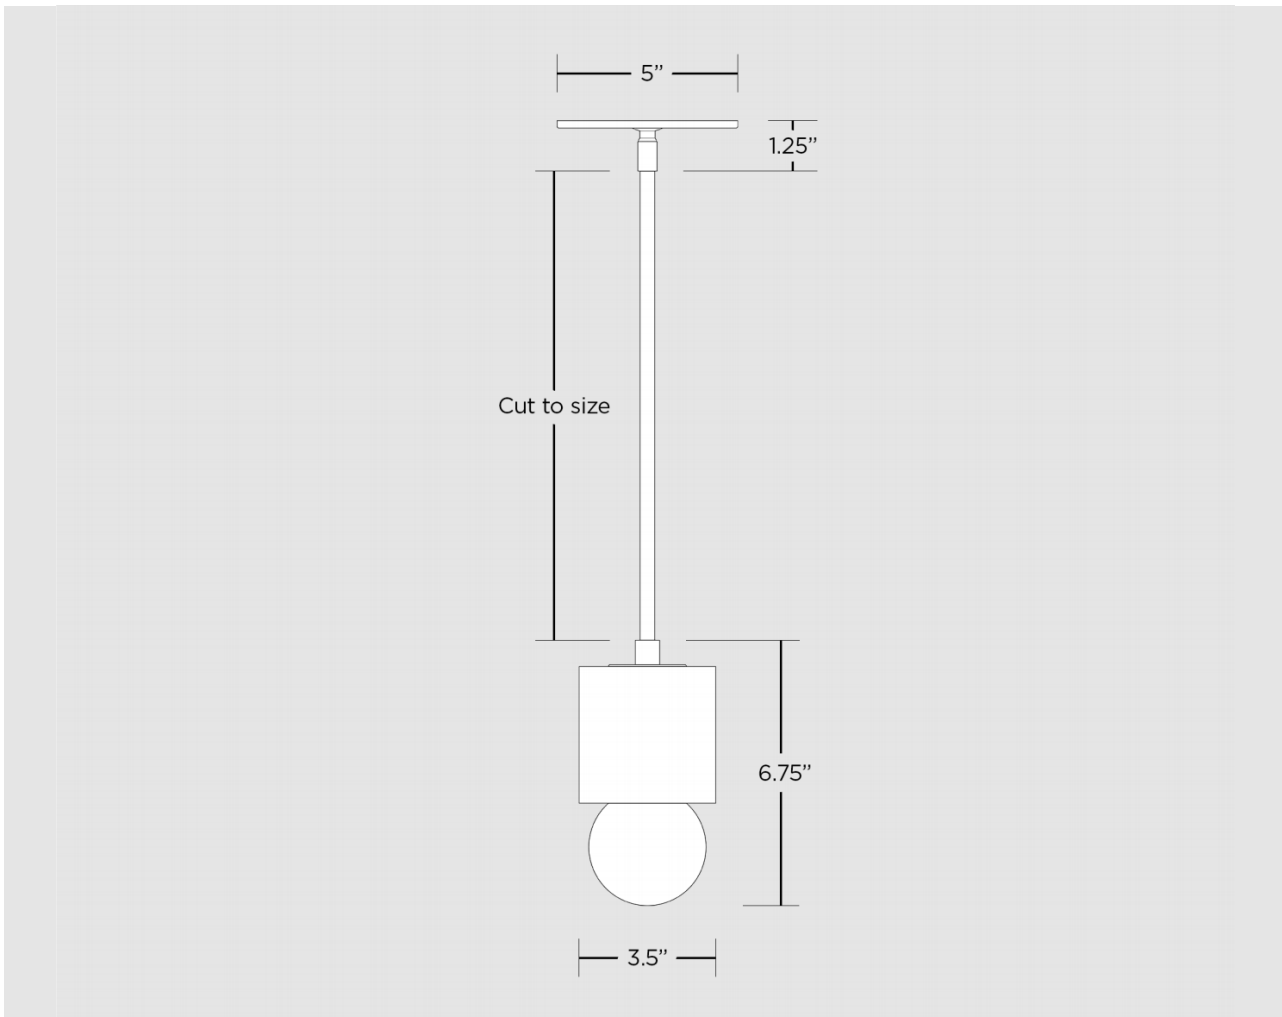

Dimensions: 3.5"Ø x 6.75"H

As Shown: Alabaster, Brass, Glass

Available in any Allied Maker finish

Certifications: UL and CE Certified

Suitable for damp locations

Lead Time: Please Inquire

CO/ONY

ALLIED MAKER

Alabaster P01

Overall Fixture Size: 3.5"Ø x 6.75"H

Canopy Size: 5"Ø x 1.25"H

Globe Size: 3"Ø

Tube Diameter: 0.375"Ø

Suspension: Metal tube, height cut to order

Lamping: 1 x 3.5W G9 LED

40W Equivalent