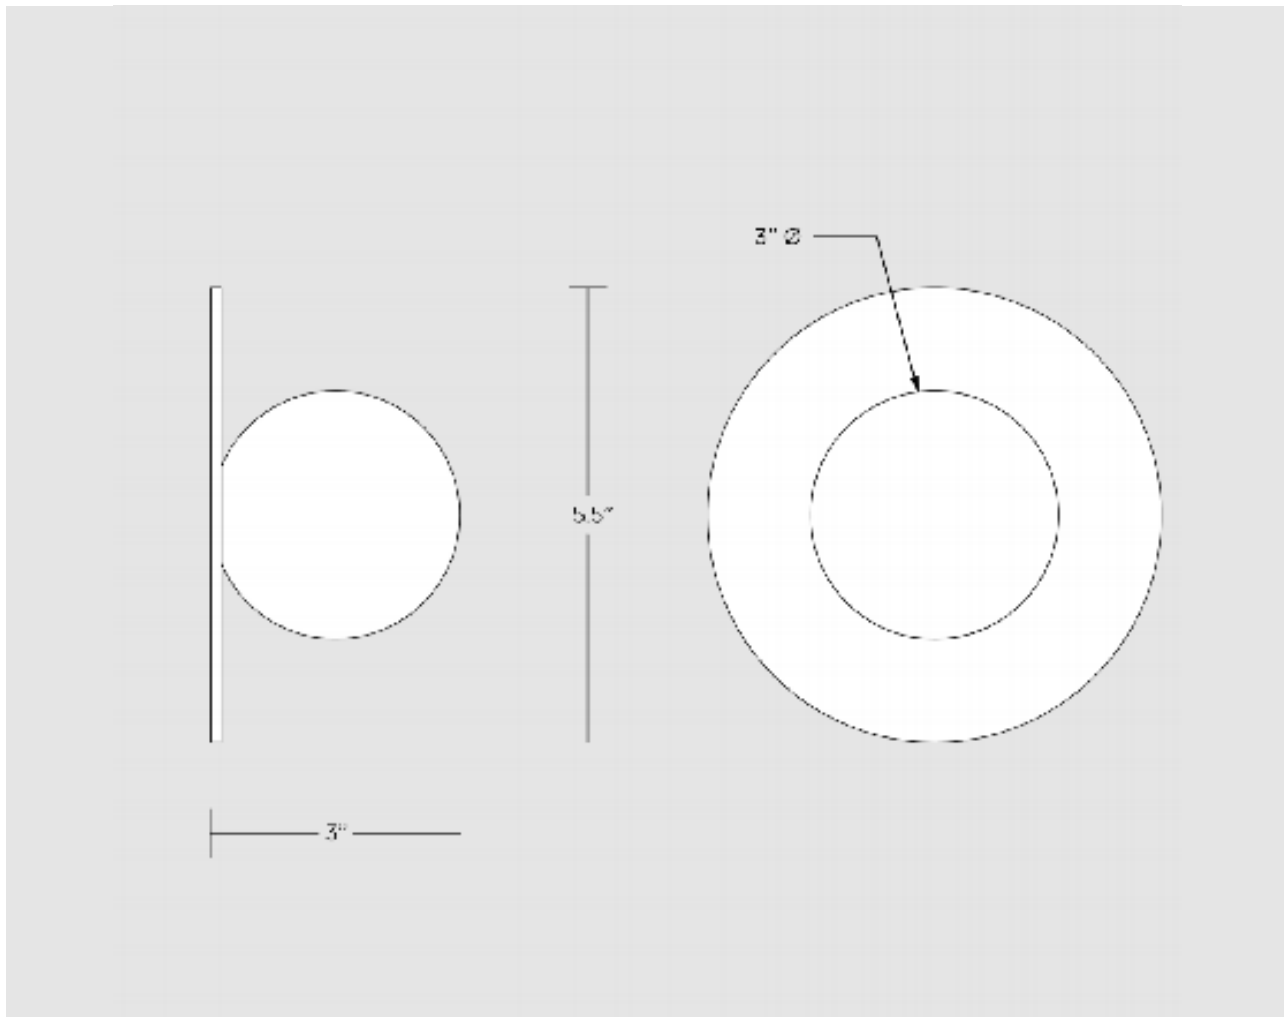

ALLIED MAKER

Alabaster Mini Orb

The Alabaster Mini Orb combines the beauty and seamlessness of both the Alabaster and Mini Orb collections. The Alabaster Mini Orb is composed of an alabaster globe that sits flush on a small brass disc suitable for flush mounting on walls or ceilings.

Dimensions: 5.5"Ø x 3"H

As Shown: Alabaster, Brass

Available in any Allied Maker finish

Certifications: UL and CE Certified

Suitable for damp locations

Lead Time: Please Inquire

CO/ONY

ALLIED MAKER

Alabaster Mini Orb

Overall Fixture Size: 5.5"Ø x 3"H

Canopy Size: 5.5"Ø x 0.125"H

Globe Size: 3"Ø

Lamping: 1 x 3W G9 LED

40W Equivalent

2700K / 80 CRI / 350 Lumen

G9 Bi-pin Base / Dimmable / 120 Volt