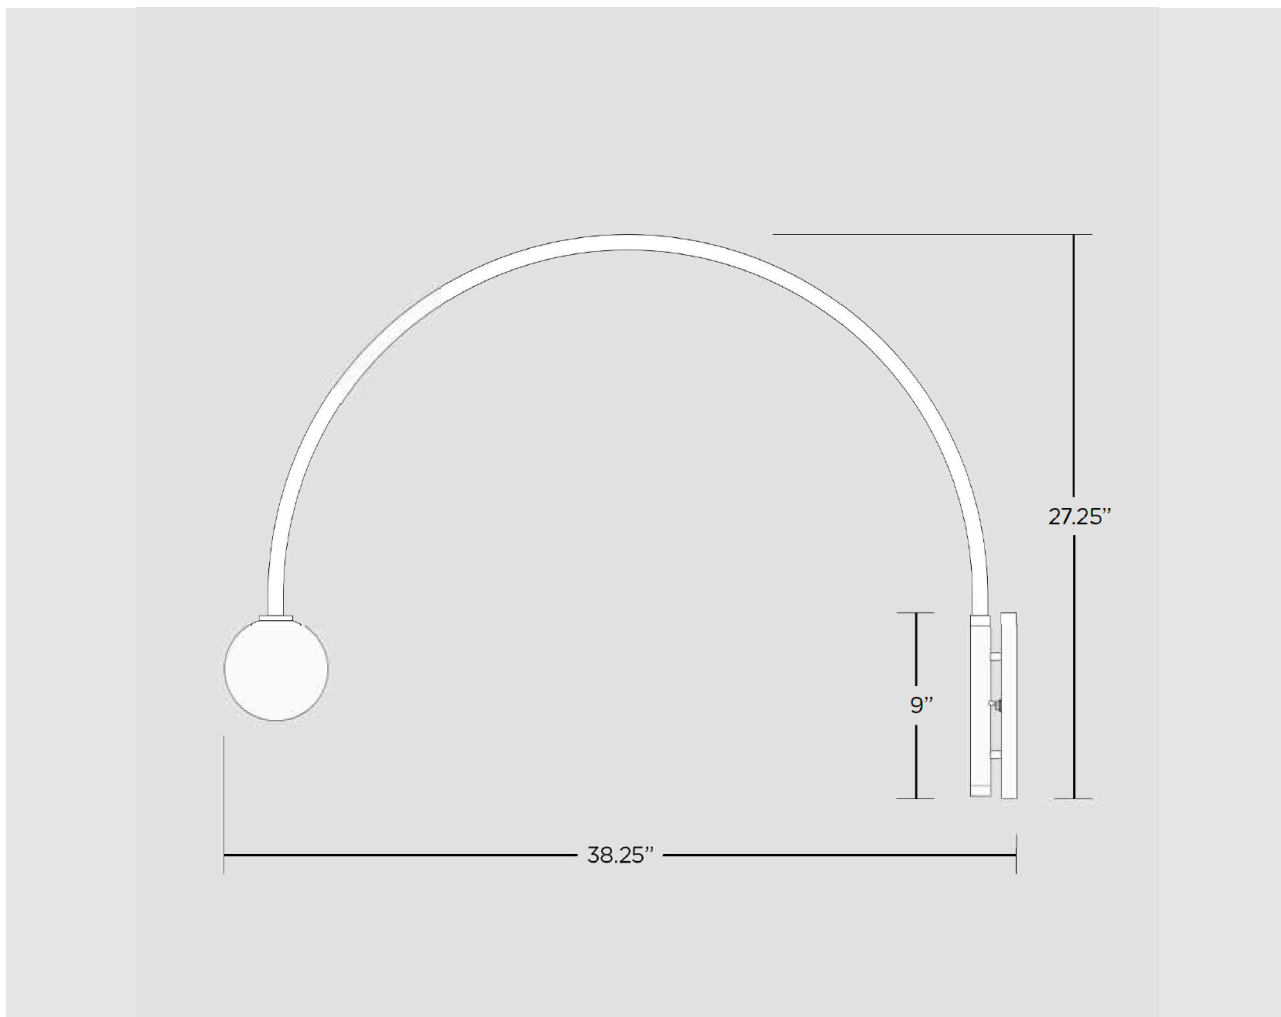

ALLIED MAKER

Contour Wall Lamp

A large diameter hand bent arc effortlessly swivels against the wall, while a warm pleasant glow comes from a small glass sphere that is made by artisans in NYC. Available as a hardwired or plug-in fixture. Handcrafted in USA.

Material: Brass, Glass

Finish: Available in any Allied Maker finish

Fixture Dimensions: 38.25”L X 5”W X 27.25”H

Suspension: Metal tube, height cut to order

Certifications: UL and CE Certified

Suitable for damp locations

Lead Time: Please inquire

CO/ONY

ALLIED MAKER

Contour Wall Lamp

Overall Pendant Size: 38.25"L X 5"W X 27.25"H

Backplate Size: 0.75"L x 3"W x 9"H

Glass Globe Size: 5"Ø

Tube Diameter: 0.75"Ø, 0.5"Ø

Customization available upon request.

Lamping: 3.5W G9 LED, 40W Equivalent, 2700K / 80 CRI / 350 Lumen, G9 Bi-pin Base / Dimmable / 120V