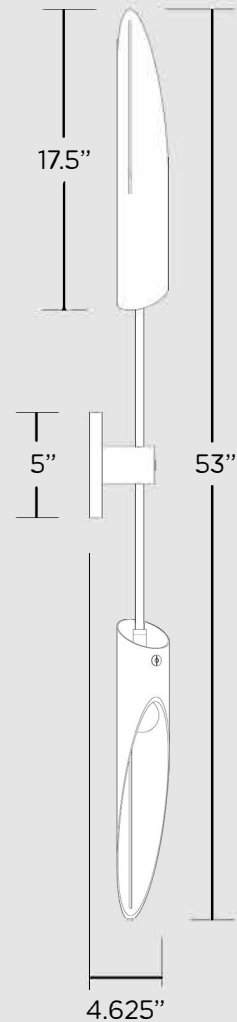

# Voyager 17 Dual Sconce

**Handcrafted in USA**

**Fixture Dimensions**

4.625" L x 5" W x 53" H

**Finishes**

Available in any Allied Maker finish

**Materials**

Brass

## Overall Pendant Size

4.625" L x 5" W x 53" H

## Base Size

5" L x 5" W x 0.75" H

## Tube Diameter

0.5" Ø