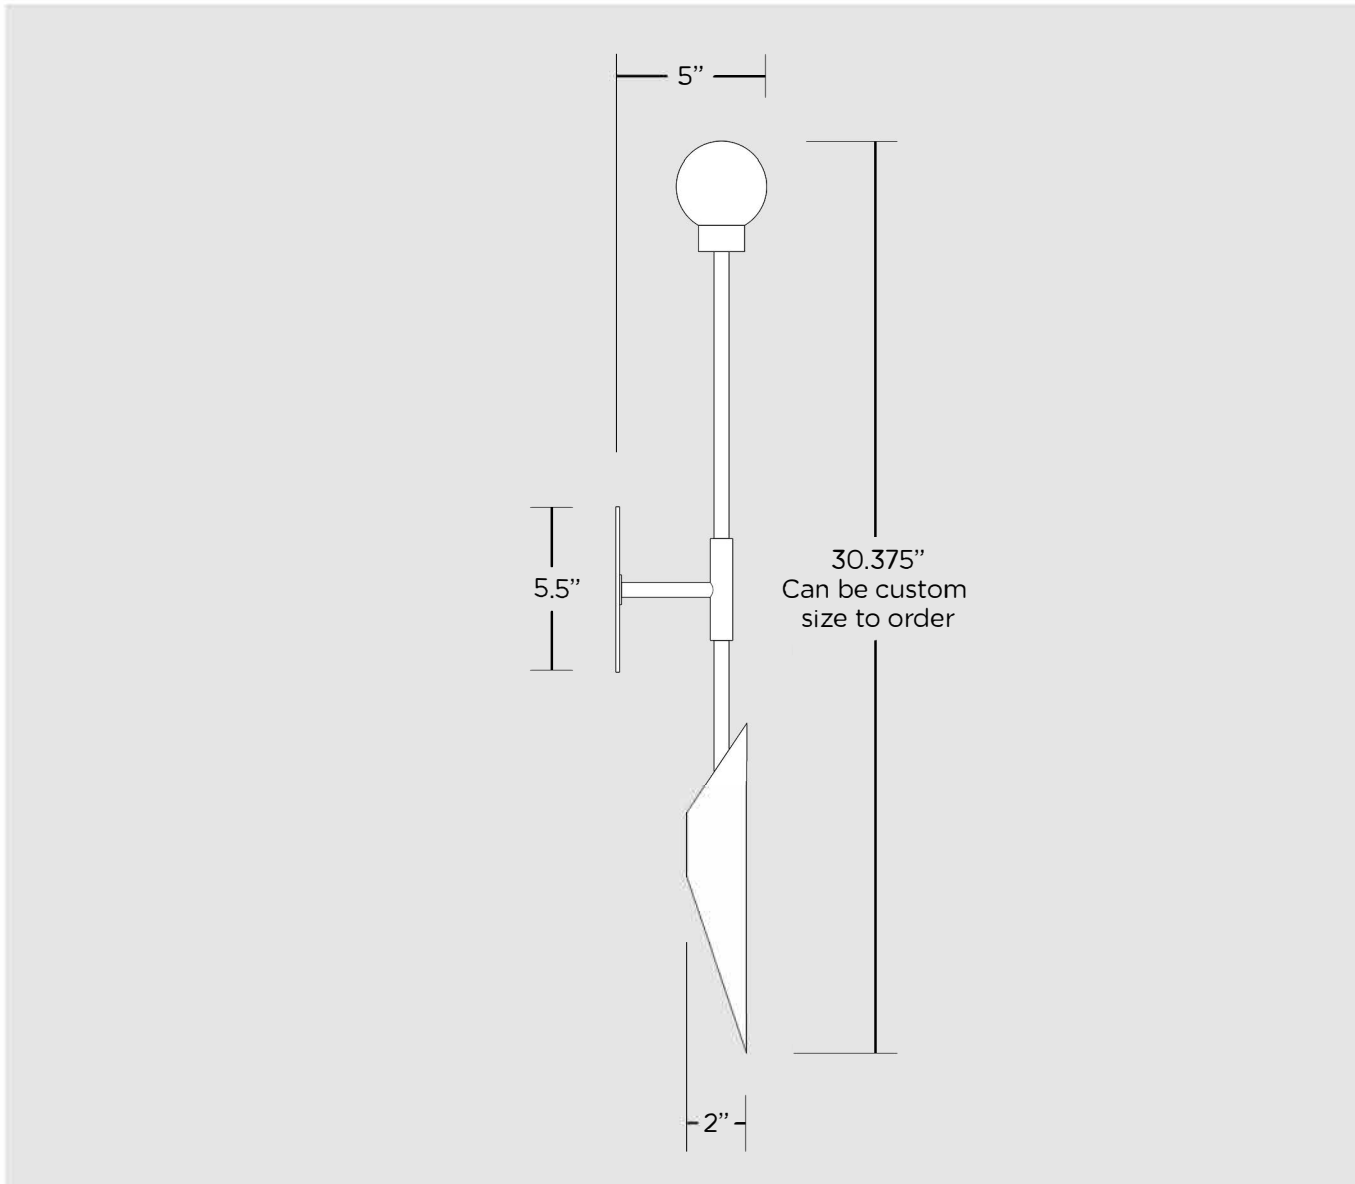

# Voyager 11 Orb Sconce

**Handcrafted in USA**

**Fixture Dimensions**

5" L x 5.5" W x 30.375" H

**Finishes**

Available in any Allied Maker finish

**Materials**

Brass, Glass

## Overall Size

5" L x 5.5" W x 30.375" H

## Canopy Size

5.5"  $\varnothing$  x 0.125" H

## Globe Diameter

3"  $\varnothing$