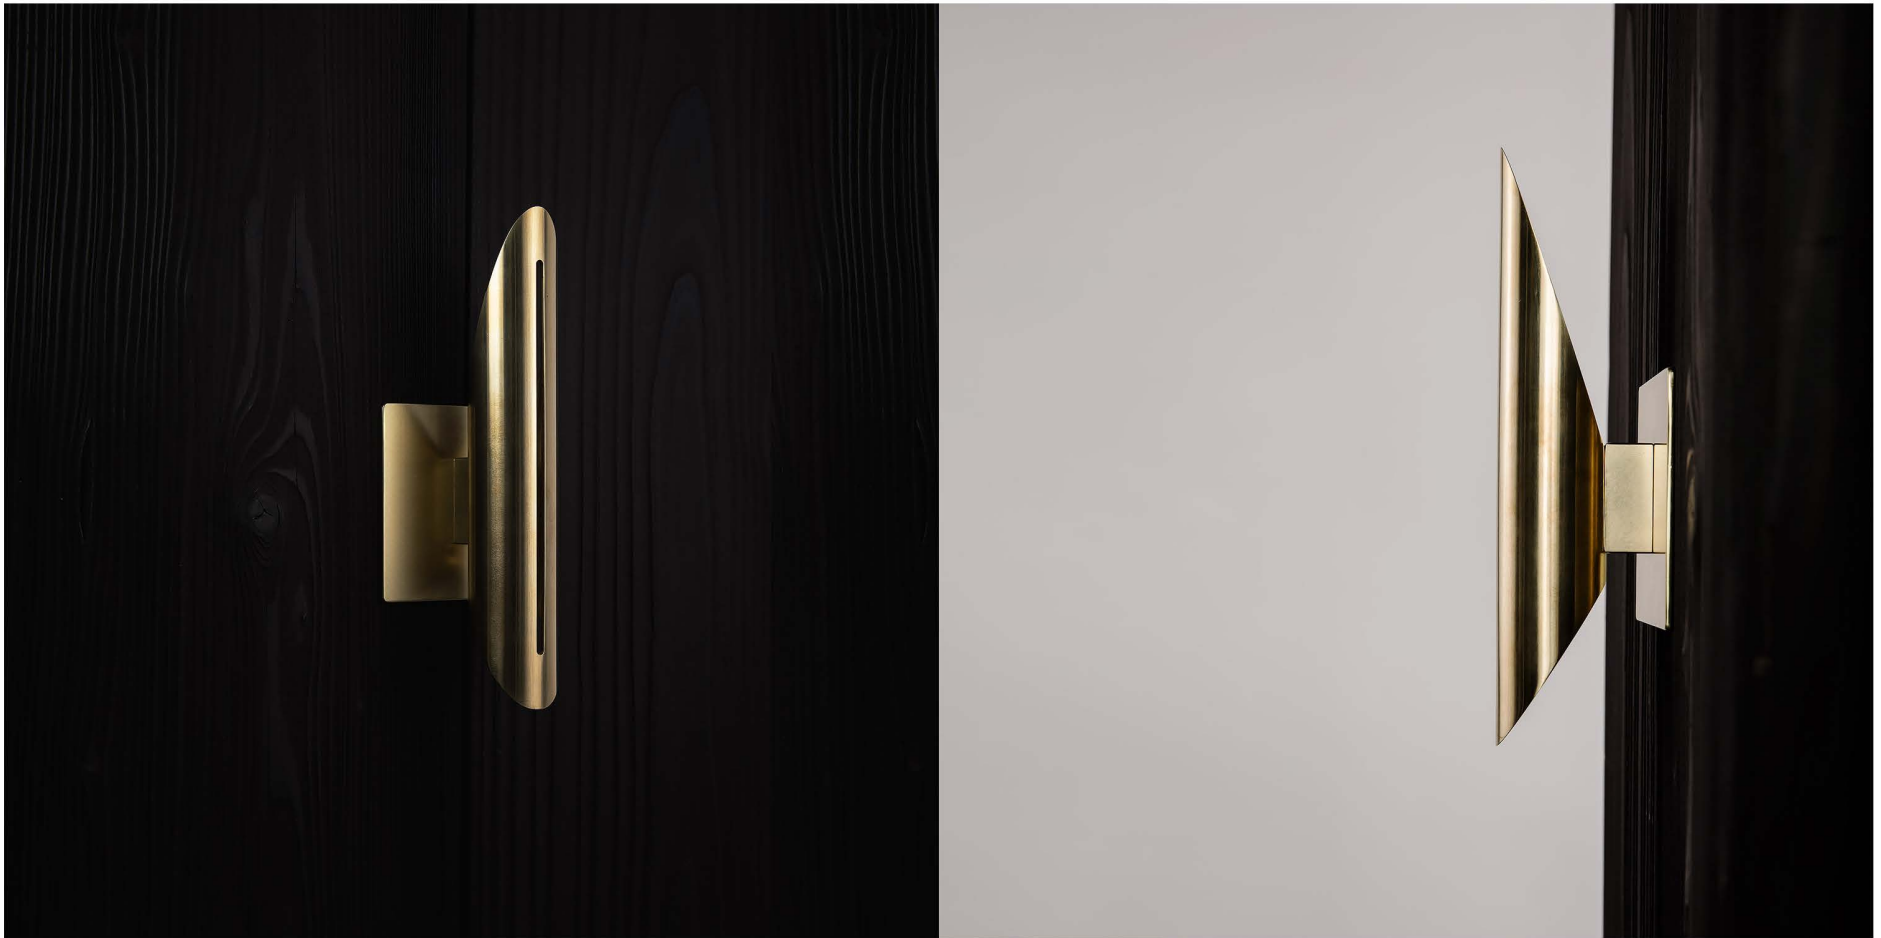

# Voyager 11 Flush Sconce

**Handcrafted in USA**

**Fixture Dimensions**

3" L x 4.5" W x 11" H

**Finishes**

Available in any Allied Maker finish

**Materials**

Brass

# Voyager 11 Flush Sconce

## Overall Pendant Size

3" L x 4.5" W x 11" H