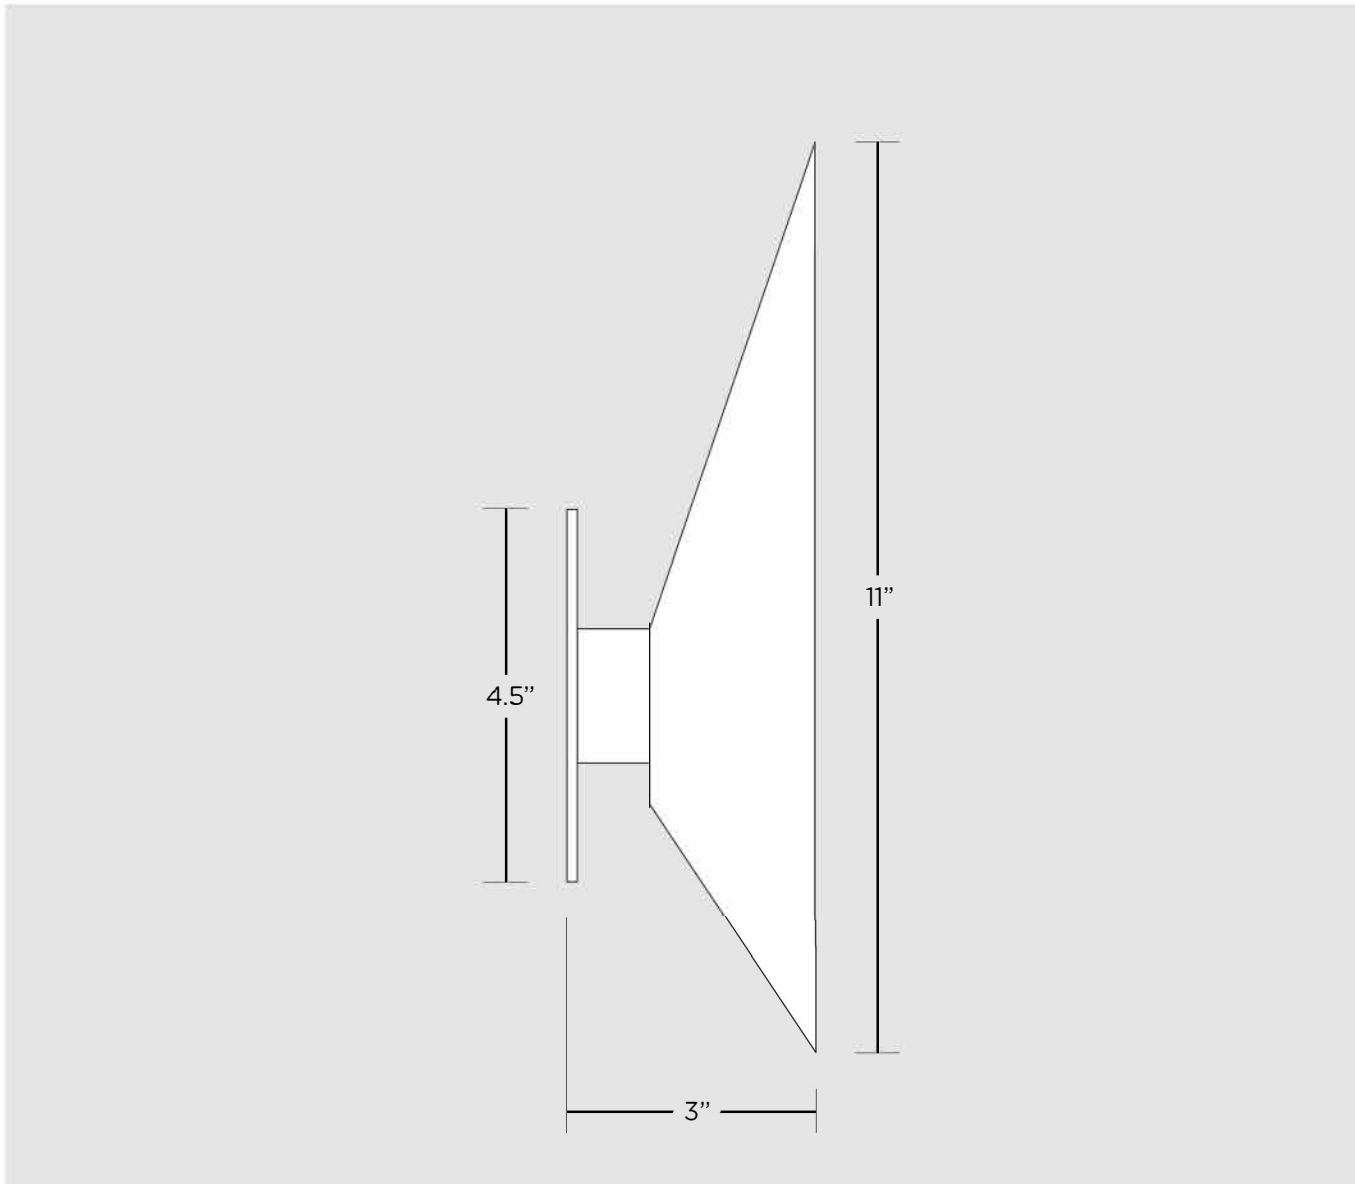

# Voyager 11 Flush Sconce

**Handcrafted in USA**

**Fixture Dimensions**

3" L x 4.5" W x 11" H

**Finishes**

Available in any Allied Maker finish

**Materials**

Brass

## Overall Pendant Size

3" L x 4.5" W x 11" H

## Canopy Size

0.125" L x 4.5" W x 4.5" H

## Shade Size

2" Ø x 11" H