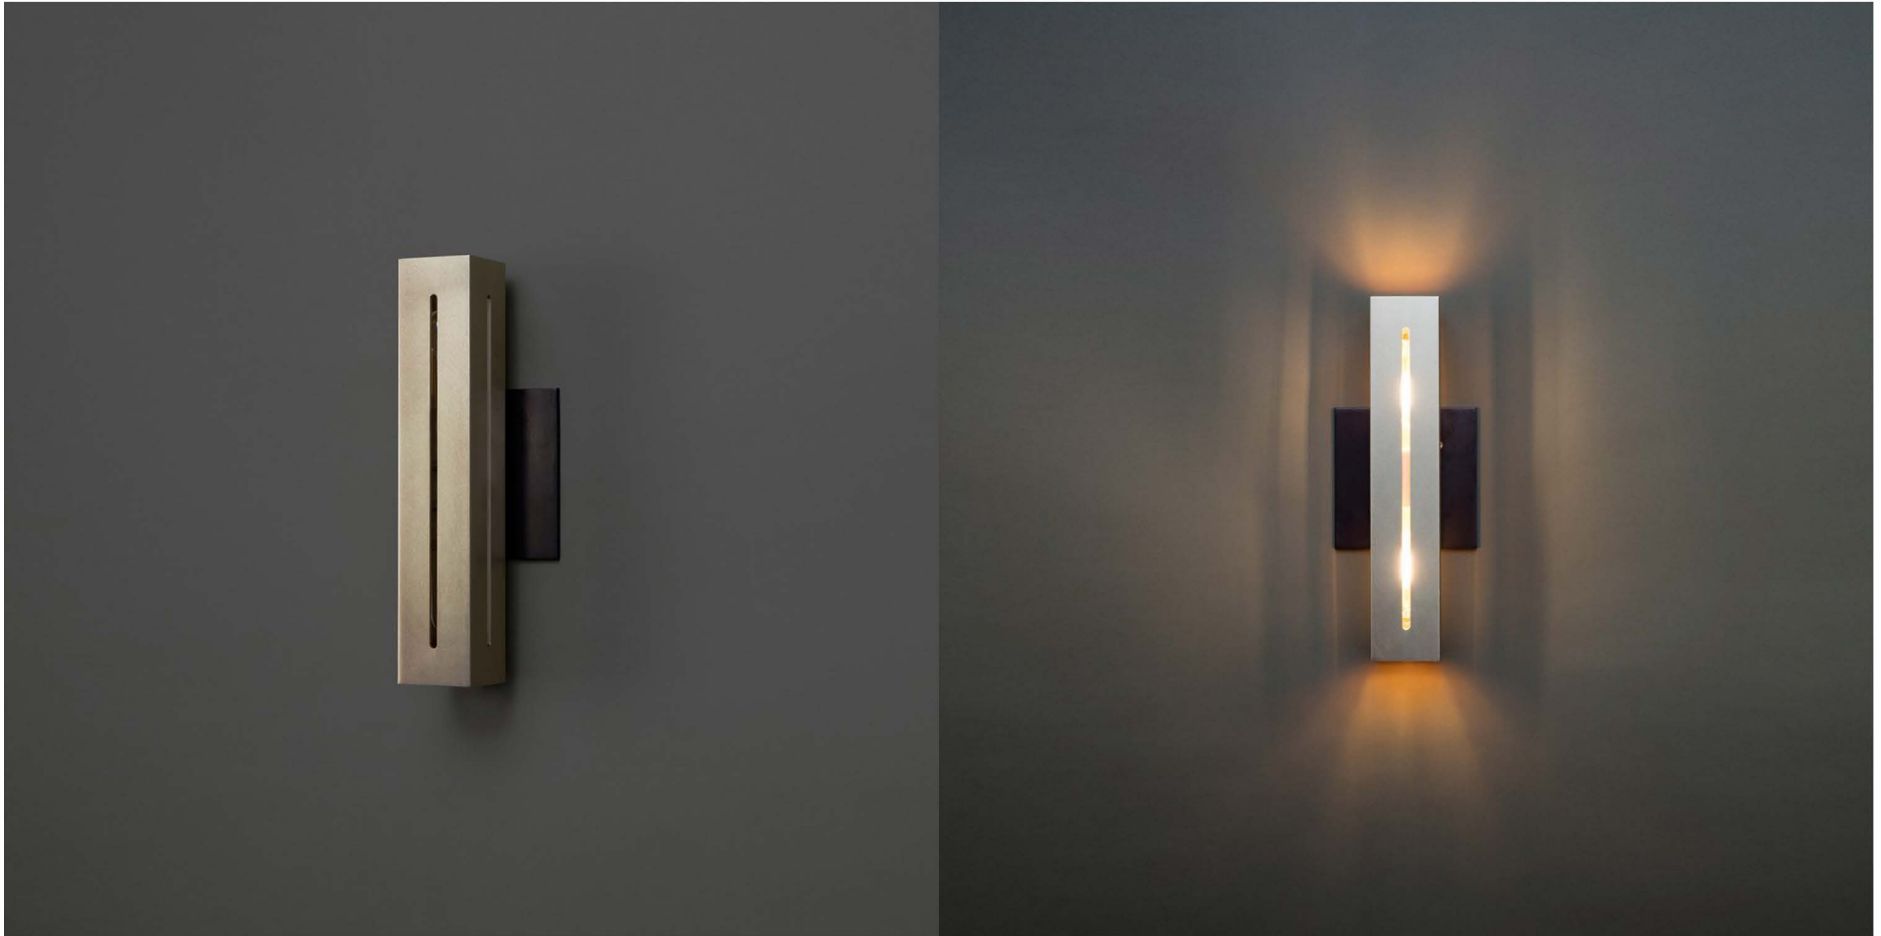

# Steward Sconce

Light flows through four meticulously milled channels on a 2-1/2" square brass shade.

### Overall Dimensions

13" H x 5-3/8" W x 3-1/2" Reach