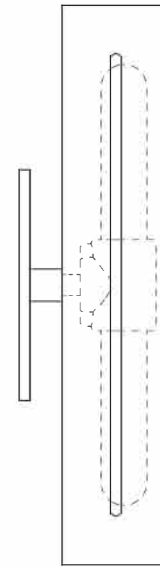

# Steward Sconce

Light flows through four meticulously milled channels on a 2-1/2" square brass shade.

### Overall Dimensions

13" H x 5-3/8" W x 3-1/2" Reach

## Overall

3-1/2" L x 5-3/8" W x 13" H

## Canopy

5-3/8" L x 5-3/8" W x 1/4" H