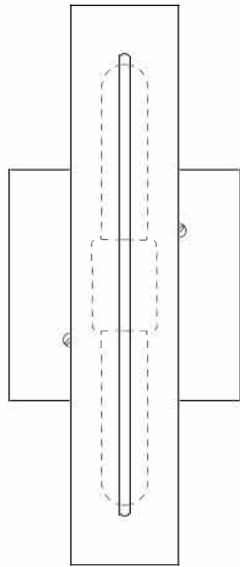

Steward Sconce

2-1/2"