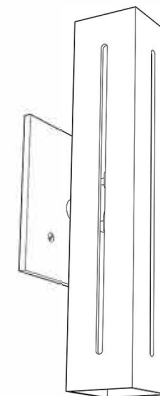

# Steward Sconce

Light flows through four meticulously milled channels on a 2-1/2" square brass shade.

### Overall Dimensions

13" H x 5-3/8" W x 3-1/2" Reach

## Overall

3-1/2" L x 5-3/8" W x 13" H

## Canopy

5-3/8" L x 5-3/8" W x 1/4" H