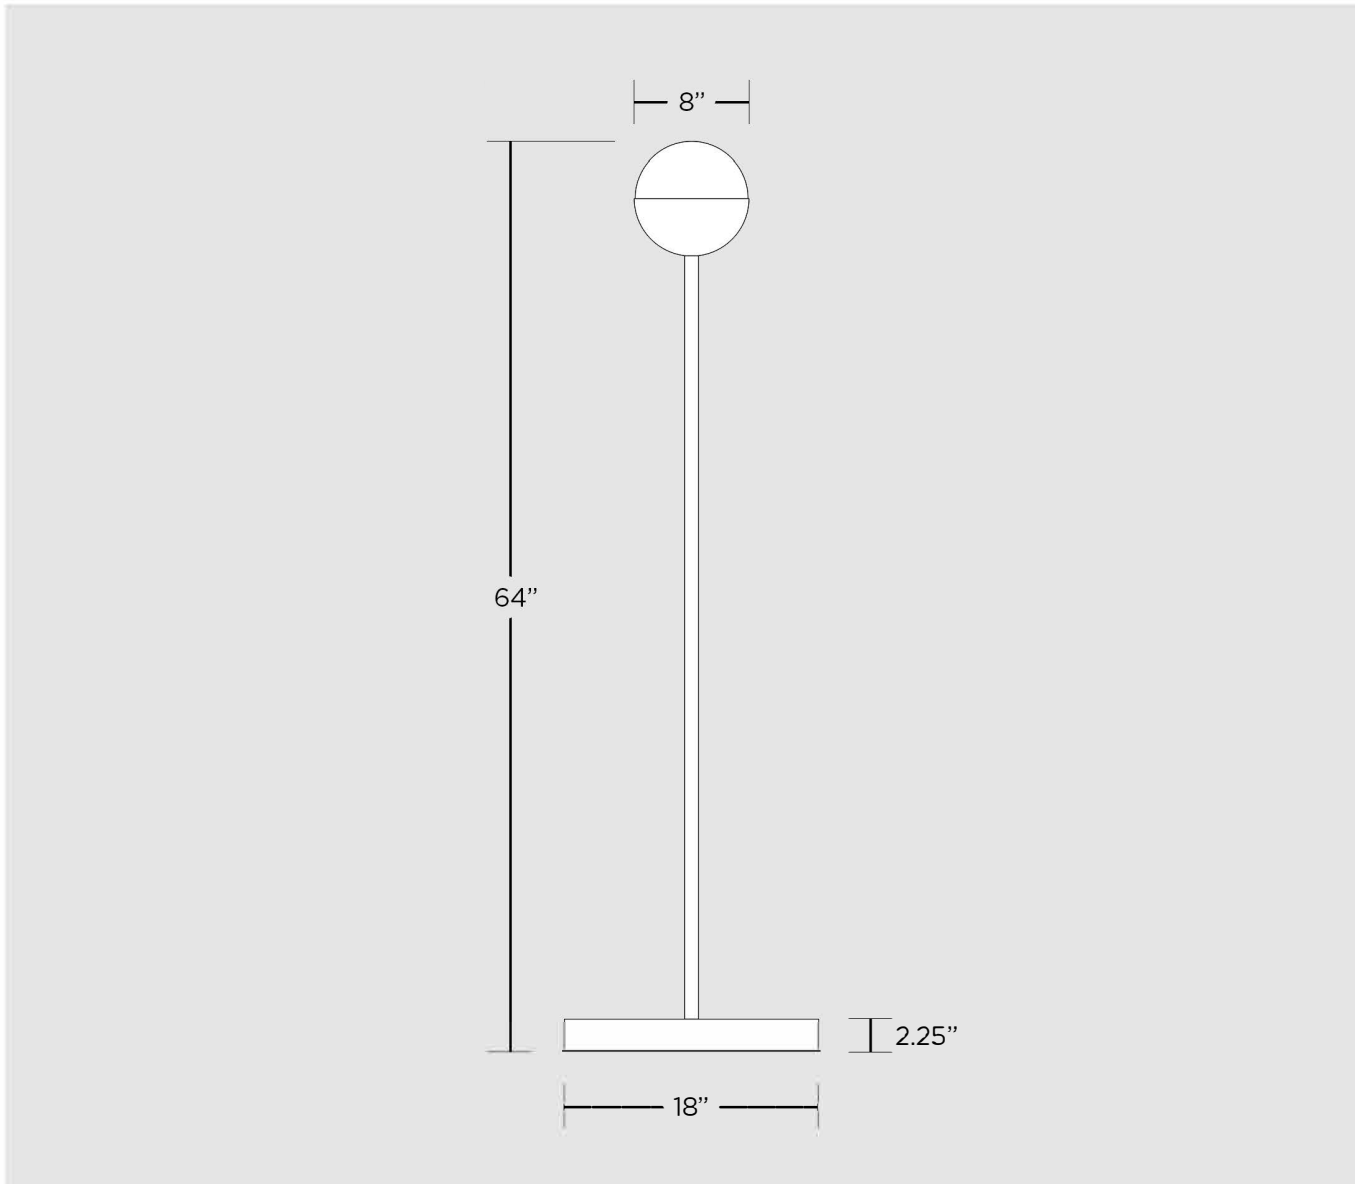

Luna Floor Lamp

Handcrafted in USA

Fixture Dimensions

18" Ø x 64" H

Finishes

Available in any Allied Maker finish

Materials

Brass, Hardwood, Glass

Luna Floor Lamp

**Overall Pendant Size**

18" Ø x 64" H

Base Size

18" Ø x 2.25" H

Dome Size

8" Ø x 4" H

Glass Globe Size

8" Ø

Tube Diameter

1" Ø

Lamping

See Bulb Sheet for Lamping Info

110V - 250V

Certifications

UL and CE Certified