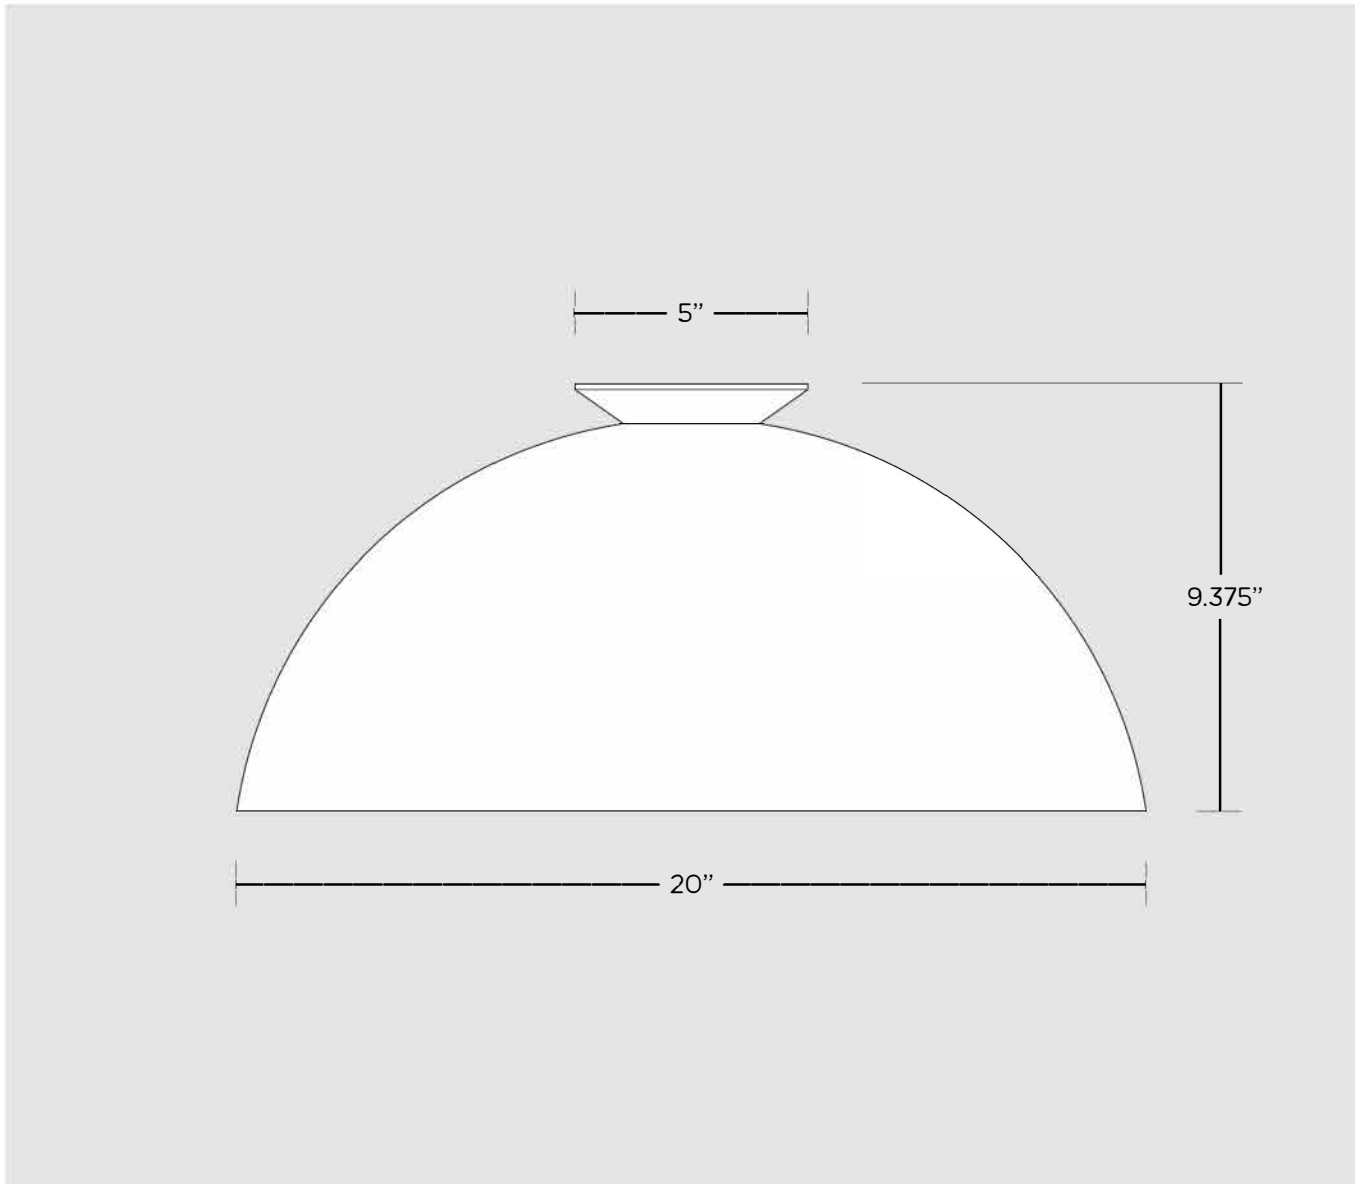

Glass Flush Half Dome 20"

Handcrafted in USA

Fixture Dimensions

20" Ø x 9.375" H

Finishes

Available in any Allied Maker finish

Materials

Brass, Hardwood, Glass

Glass Flush Half Dome 20"

Overall Pendant Size

20" \varnothing x 9.375" H

Canopy Size

5" \varnothing x 0.875" H

Glass Dome Size

20" \varnothing x 8.625" H

Lamping