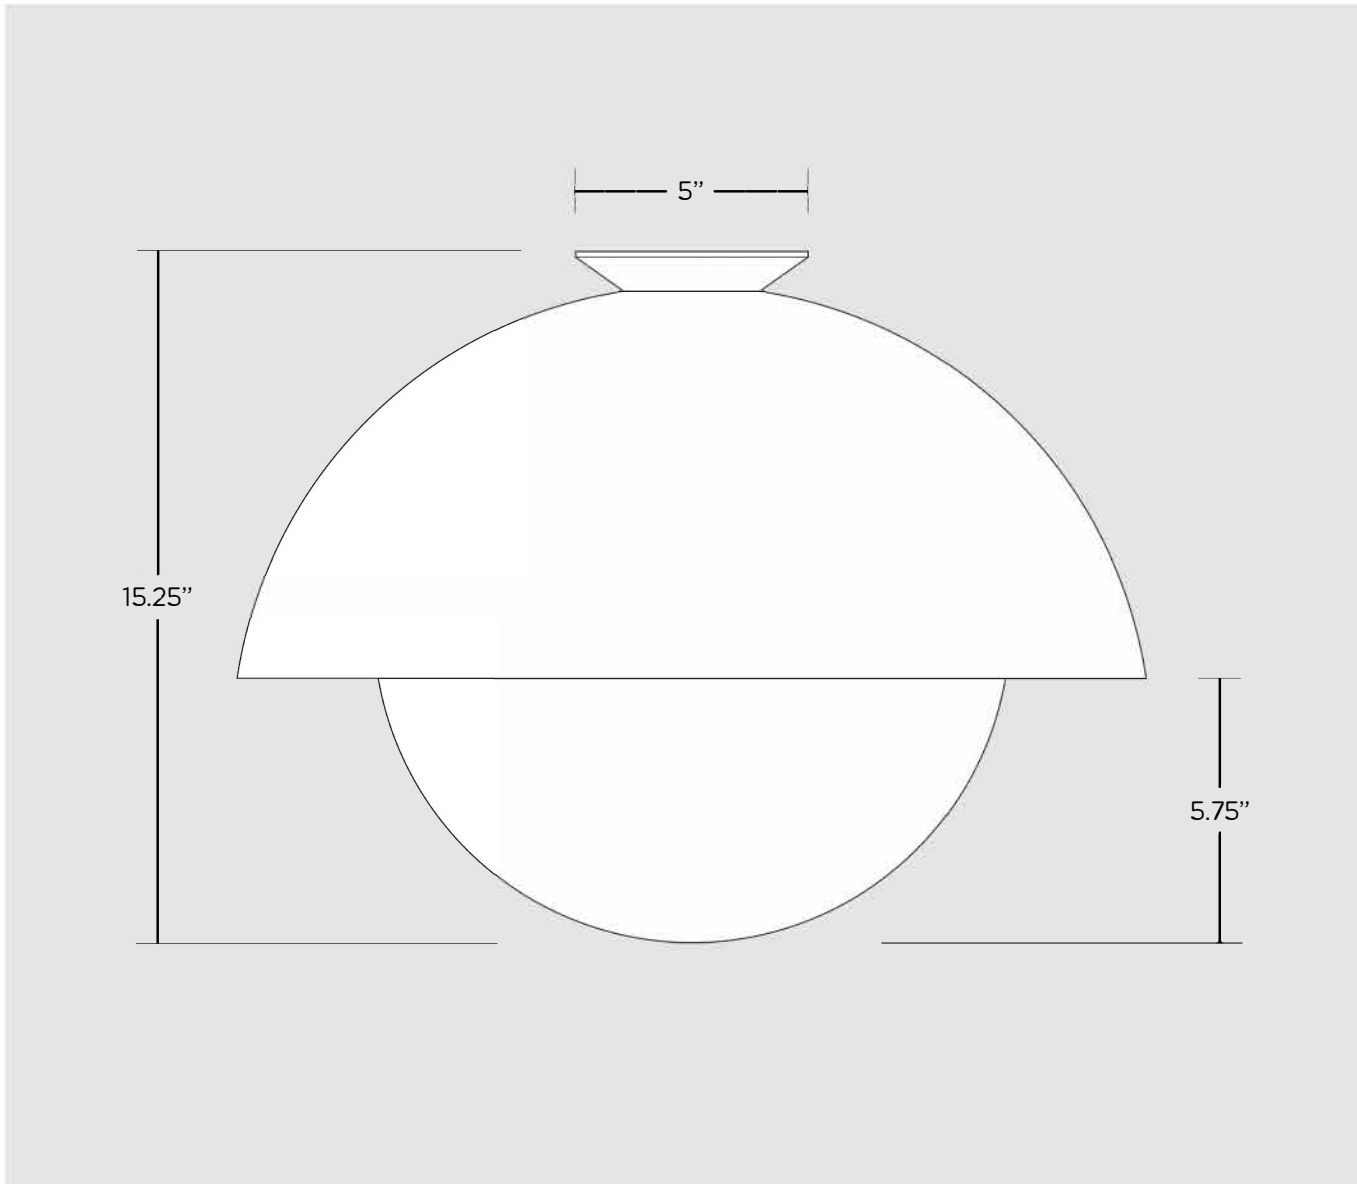

Glass Flush Dome 20"

Handcrafted in USA

Fixture Dimensions

20" Ø x 15.25" H

Finishes

Available in any Allied Maker finish

Materials

Brass, Hardwood, Glass

Suspension

Metal tube, height cut to order

Glass Flush Dome 20"

Overall Pendant Size

20" \varnothing x 15.25" H

Canopy Size

5" \varnothing x 0.875" H

Glass Dome Size

20" \varnothing x 8.75" H

Glass Globe Size

14" \varnothing

Lamping

See Bulb Sheet for Lamping Info

110V - 250V

Certifications

UL and CE Certified