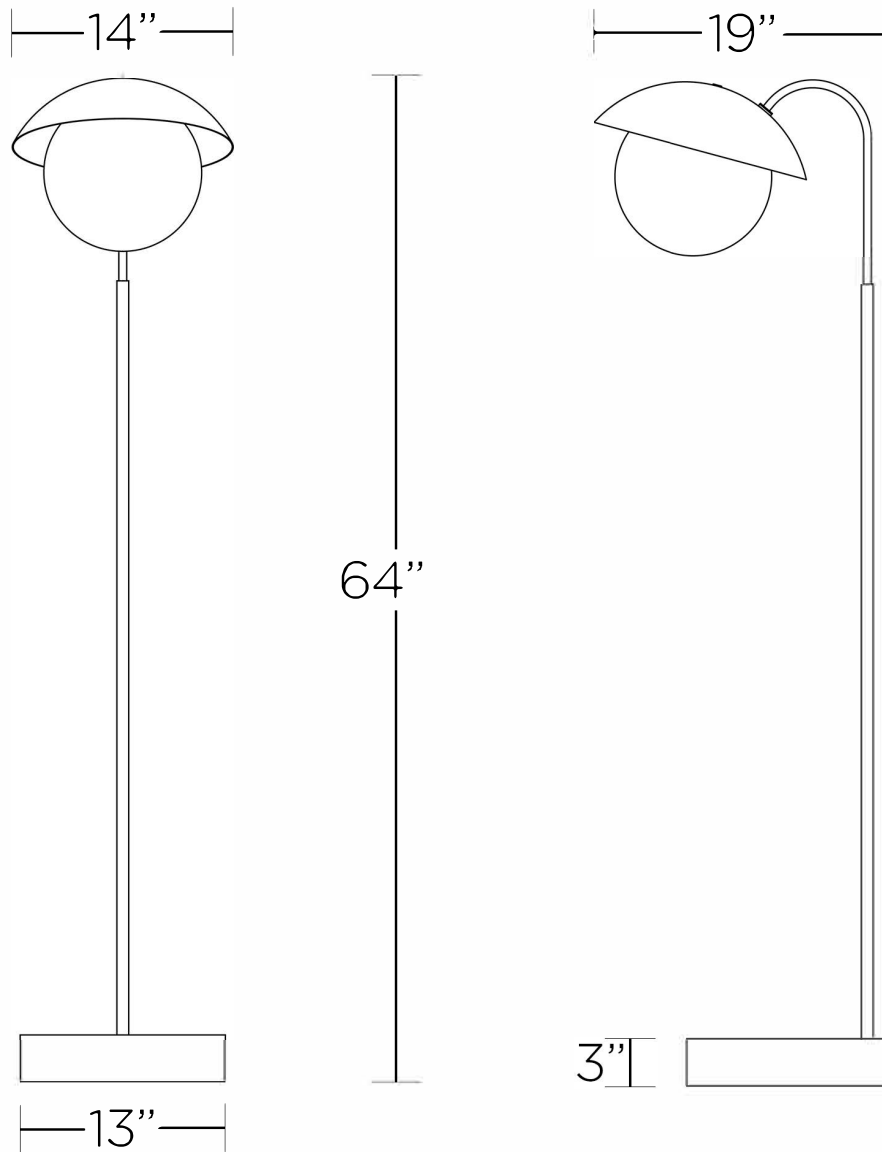

## Overall Dimensions

14" W x 64" H x 19" Reach

## Overall

14" W x 64" H x 19" Reach

## Dome

14" Ø x 4.25" H

## Globe

10" Ø