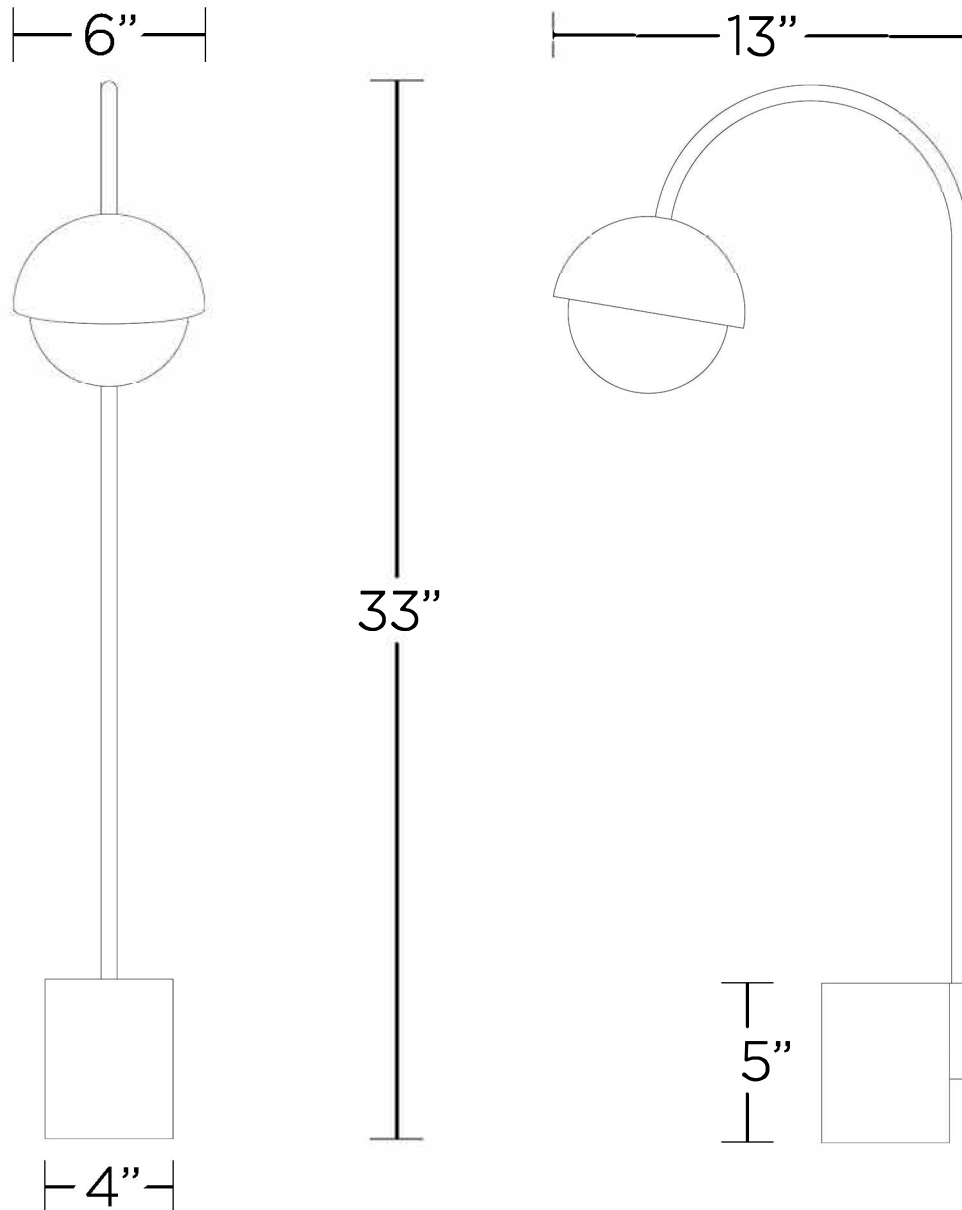

## Overall Dimensions

13" L x 6" W x 33" H

# Contour Table Lamp

**Overall**

13" L x 6" W x 33" H

**Dome**

6" Ø

**Globe**

5" Ø

**Base**

4" Ø x 5" H

**Lamping**

Dimmable, LED Compatible  
60W Incandescent G19 - White  
Medium Base Screw-in  
Bulb Included (US & CAN Only)

**Wattage**

MAX 75 WATTS

**Voltage**

110V - 250V

Suitable for damp locations