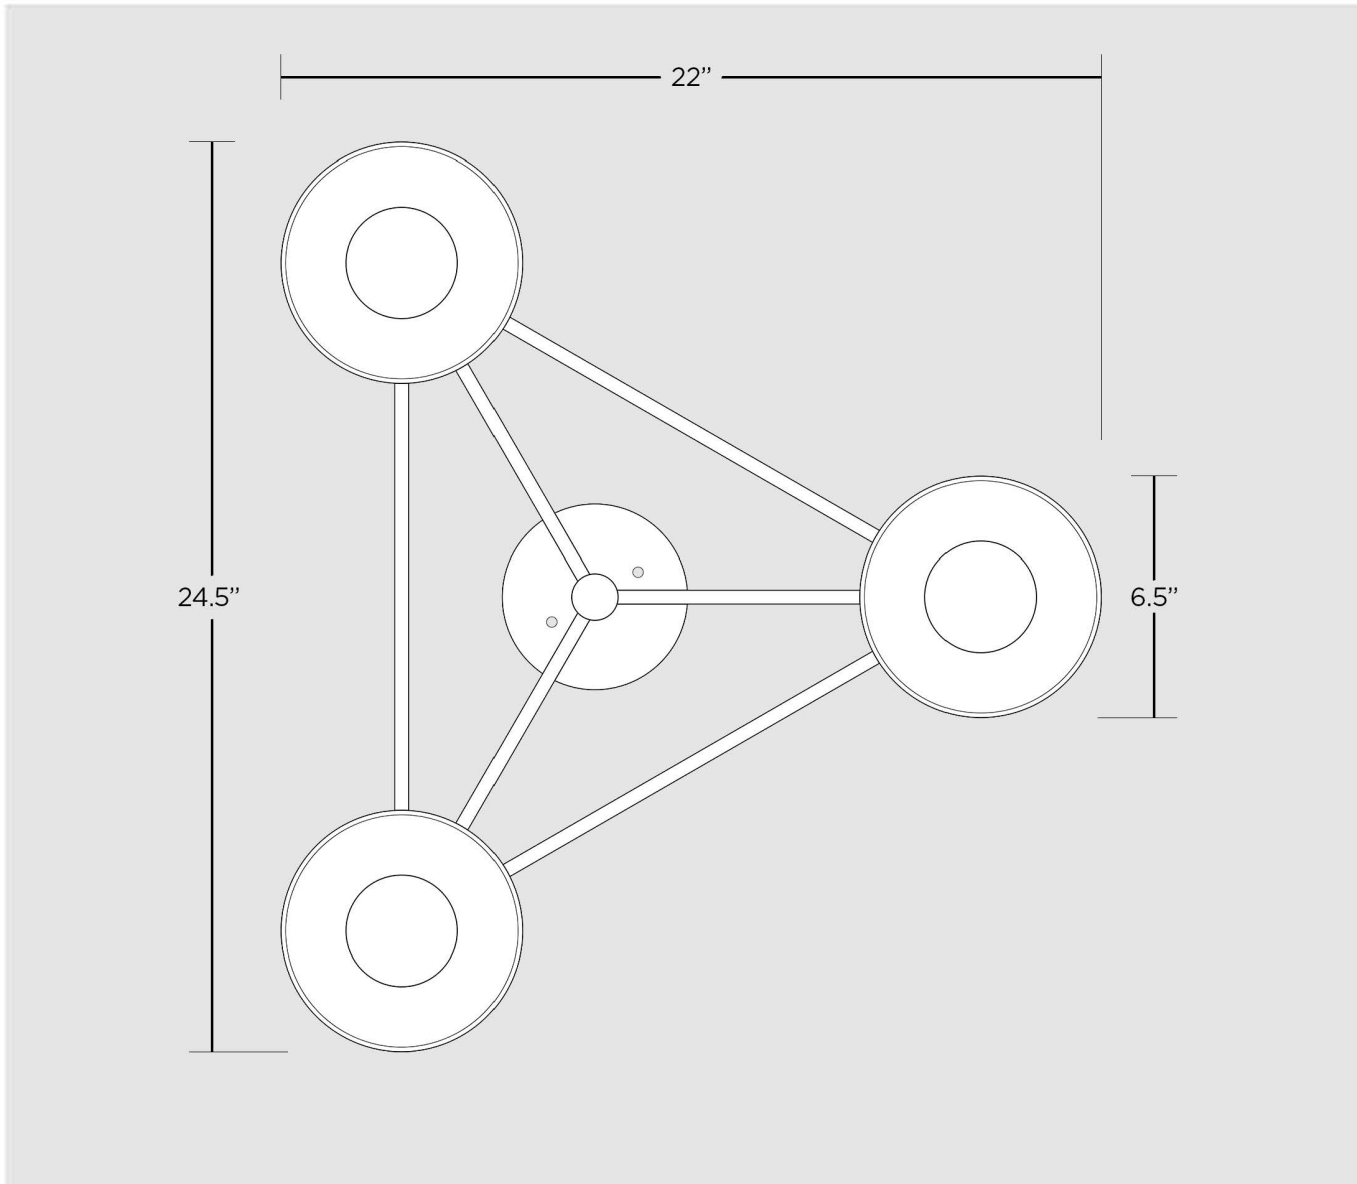

## Fixture Dimensions

4.75" L x 22" W x 24.5" H

## Overall Pendant Size

4.75" L x 22" W x 24.5" H

## Canopy Size

5"  $\varnothing$  x 2" H

## Glass Dome Size

6.5"  $\varnothing$  x 2.125" H