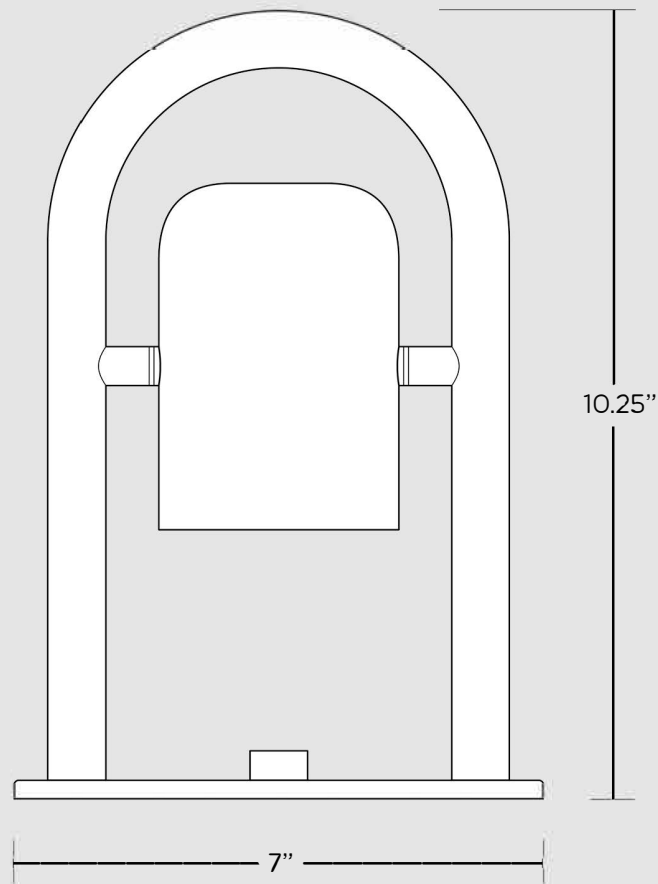

Arc Pivot

Overall Pendant Size

7" Ø x 10.25" H

Canopy Size

7" Ø x 0.25" H

Tube Diameter

0.75" Ø

Lamping

9W SORAA LED GU10 - 2700K

110V - 250V

Certifications

UL and CE Certified

Suitable for damp locations

Customization available upon request