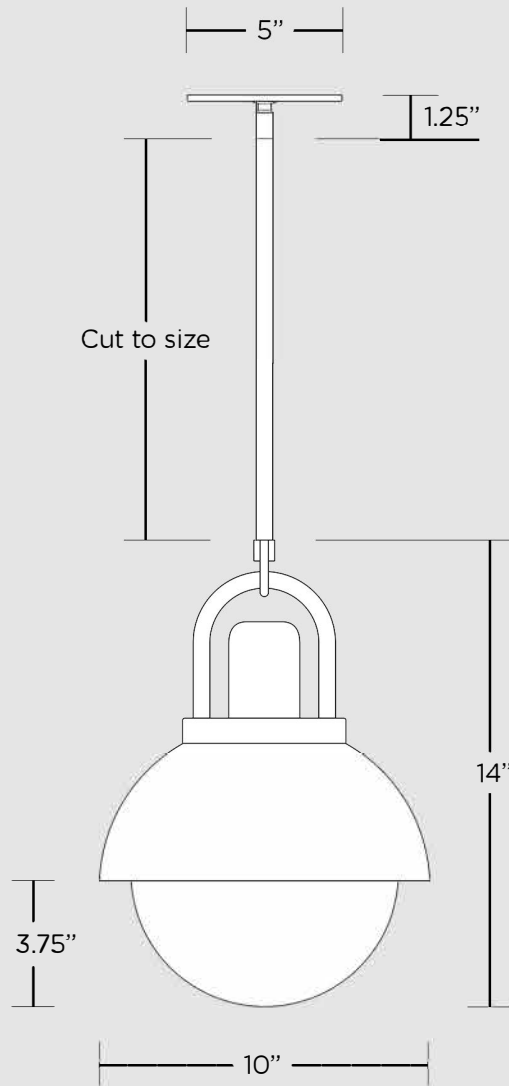

Arc Dome Pendant 10" Glass

Handcrafted in USA

Fixture Dimensions

10" Ø x 14" H

Finishes

Available in any Allied Maker finish

Materials

Brass, Hardwood, Glass

Suspension

Metal tube, height cut to order

Arc Dome Pendant 10" Glass

Overall Pendant Size

10" \varnothing x 14" H

Canopy Size

5" \varnothing x 1.25" H

Glass Dome Size

10" \varnothing x 4.625" H

Glass Globe Size

8" \varnothing

Tube Diameter

0.5" \varnothing

Lamping

See Bulb Sheet for Lamping Info

110V - 250V