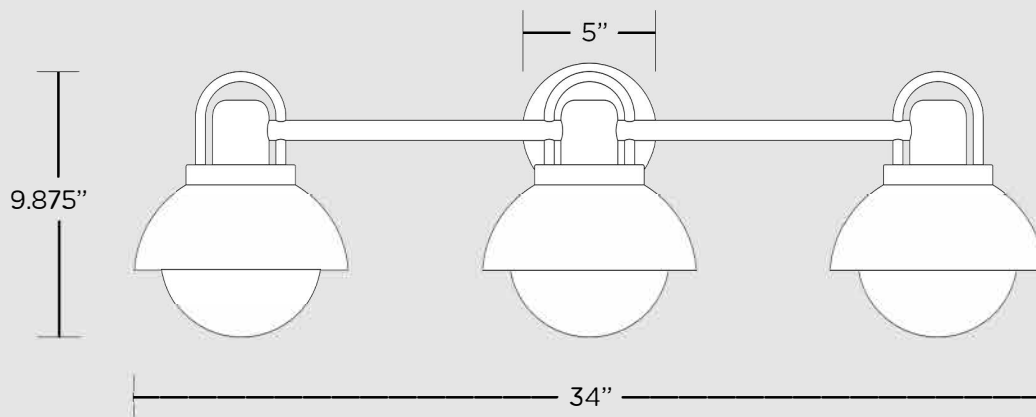

3 Arc Vanity

Overall Pendant Size

8.75" L x 34" W x 9.875" H

Canopy Size

5" $\varnothing$ x 0.125" H

Dome Size

8" $\varnothing$ x 3.5" H

Glass Globe Size

6" $\varnothing$

Tube Diameter

0.375" $\varnothing$, 0.75" $\varnothing$

Lamping

See Bulb Sheet for Lamping Info

110V - 250V

Certifications

UL and CE Certified

Suitable for damp locations

Customization available upon request