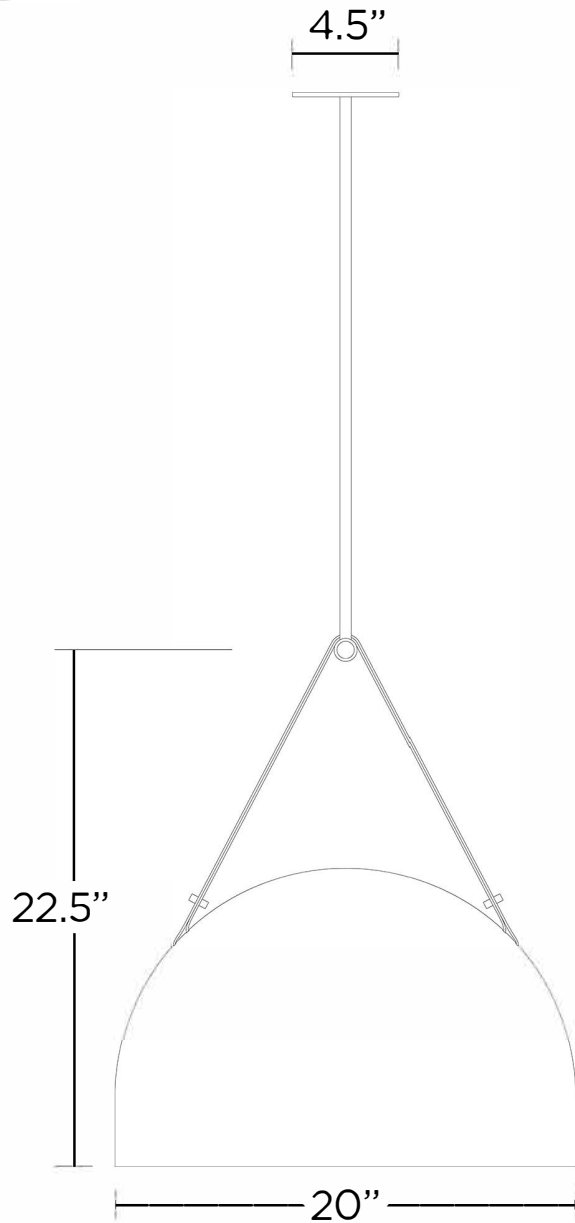

Overall Dimensions

20" W x 22.5" H

Finishes

Available in any Allied Maker finish

Materials

Brass, Glass, Leather

Rein 20" Pendant

Overall

20" W x 22.5" H

Dome

20" Ø x 13" H

Canopy

4.5" Ø x 0.1875" H

Lamping

Dimmable, LED Compatible

9W Cree LED A19 - 2700K