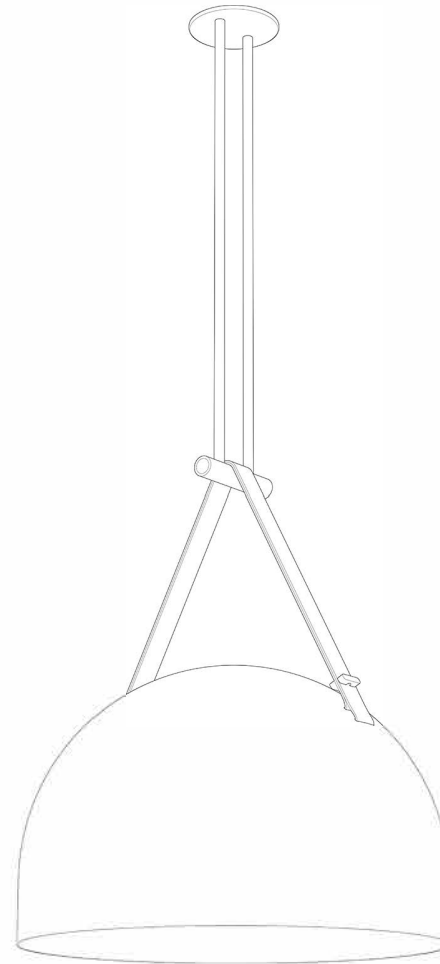

Rein 20" Pendant

Leather straps pass through slots that are hand carved into this spun-metal dome. The straps provide structural suspension while also allowing electrical cables to pass through - illuminating the glass diffuser within.

Overall Dimensions

20" W x 22.5" H

Finishes

Available in any Allied Maker finish

Materials

Brass, Glass, Leather

Rein 20" Pendant

Overall

20" W x 22.5" H

Dome

20" Ø x 13" H

Canopy

4.5" Ø x 0.1875" H

Lamping

Dimmable, LED Compatible

9W Cree LED A19 - 2700K

Medium Base Screw-in

Bulb Included (US & CAN Only)

Wattage

MAX 75 WATTS

Voltage

110V - 250V

Suitable for damp locations