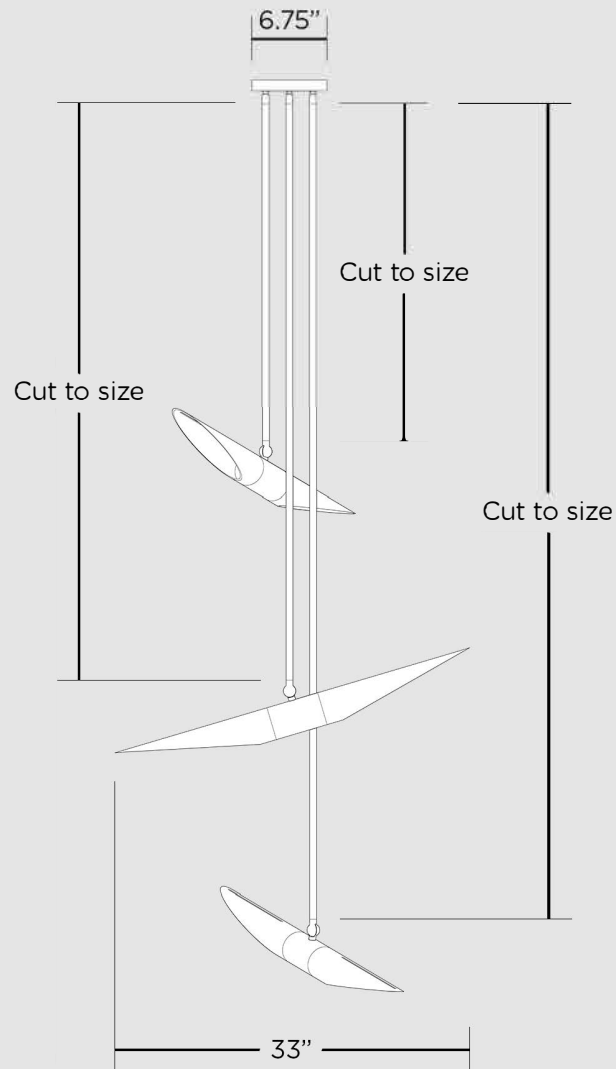

Voyager 333 Chandelier

Handcrafted in USA

Sized specifically for your project by our designer, this trio makes a striking statement. Light flows from two angular openings cut into this cylindrical brass shade. A milled 13 inch slot reveals a peak of light from the top. 33" pendant length.

Fixture Dimensions

3" Ø x 33" L x 4.375" H

Finishes

Available in any Allied Maker finish

Materials

Brass, Hardwood

Suspension

Metal tube, height cut to order

Voyager 333 Chandelier

Individual Pendant Size

3" Ø x 33" L x 4.375" H

Canopy Size

6.75" Ø x 2.125" H

Tube Diameter

0.625" Ø

Lamping