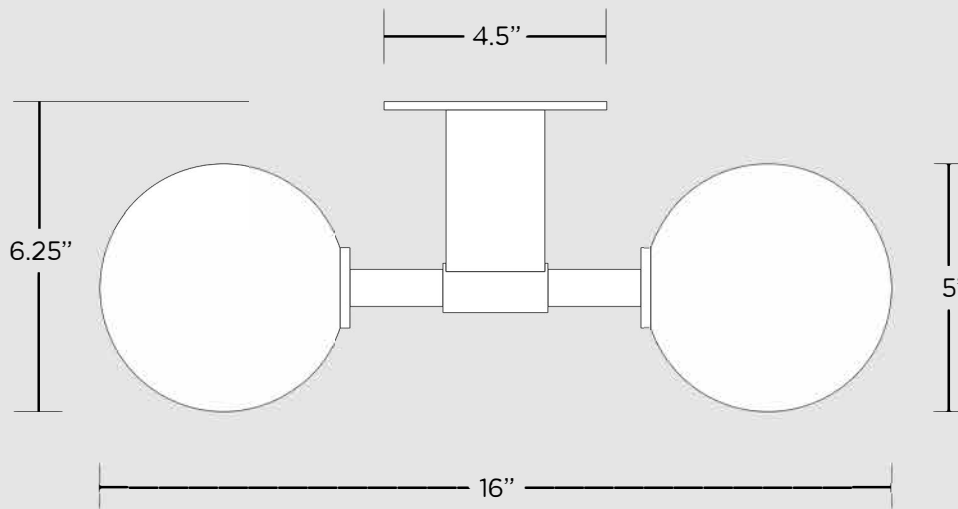

Double Bastion

Overall Size

16" L x 5" W x 6.25" H

Canopy Size

4.5" L x 4.5" W

Globe Diameter

5" Ø

Tube Diameter

0.75" Ø

Bulbs Included (North America only)

2 x 3.5W G9 LED

40W Equivalent

2700K / 80 CRI / 700 Lumen Total

G9 Bi-pin Base / Dimmable / 110-130V

Bulb Constraints

9 Watts Max / LED Only

0.75" Diameter Max

Compatible Voltage

110V - 250V

Certifications

UL and CE Certified

Suitable for damp locations

Customization available upon request