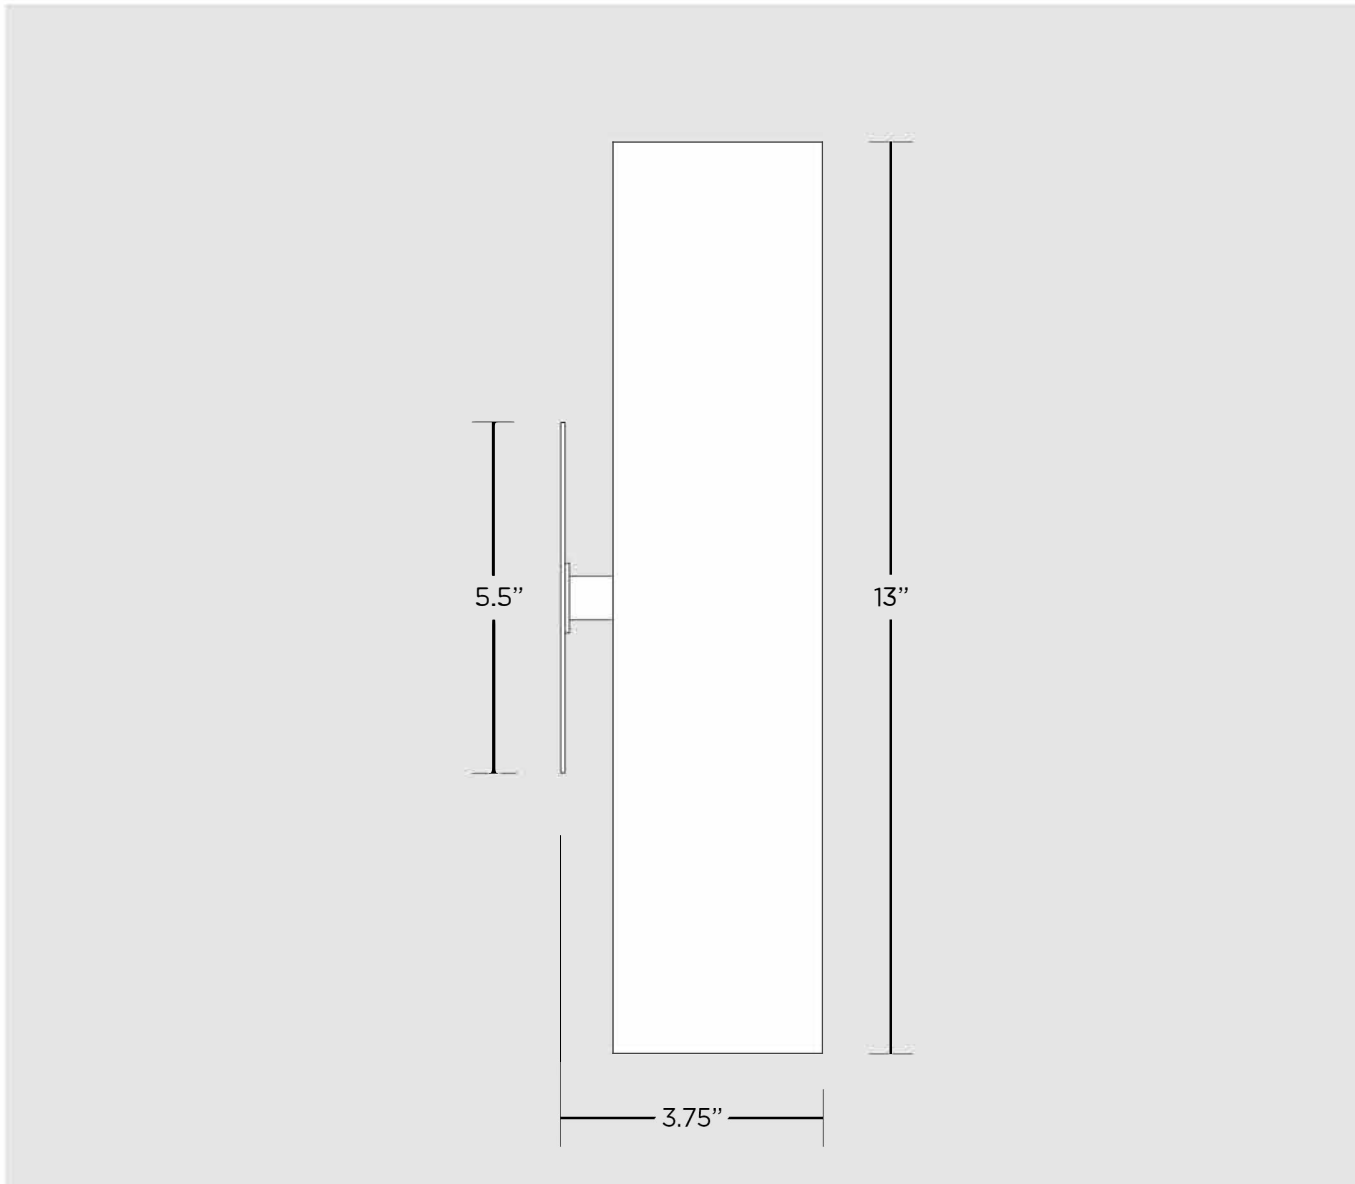

Court Sconce

Handcrafted in USA

Fixture Dimensions

3.75" Reach x 5.5" W x 13" H

Finishes

Available in any Allied Maker finish

Materials

Brass

Court Sconce

Overall Size

3.75" Reach x 5.5" W x 13" H

Canopy Size

5.5" \varnothing x 0.125" H

Shade Size

3" \varnothing x 13" L

Tube Diameter

1/2" \varnothing

Lamping

2 x 9.5W A19 Cree LED

60W Equivalent

2700K / 80 CRI / 800 Lumen

E26 Base / Dimmable / 120 Volt

Bulb Constraints

9 Watts Max / LED Only

2.75" Diameter Max

Compatible Voltage

110V - 250V

Certifications

UL and CE Certified

Suitable for damp locations

Customization available upon request