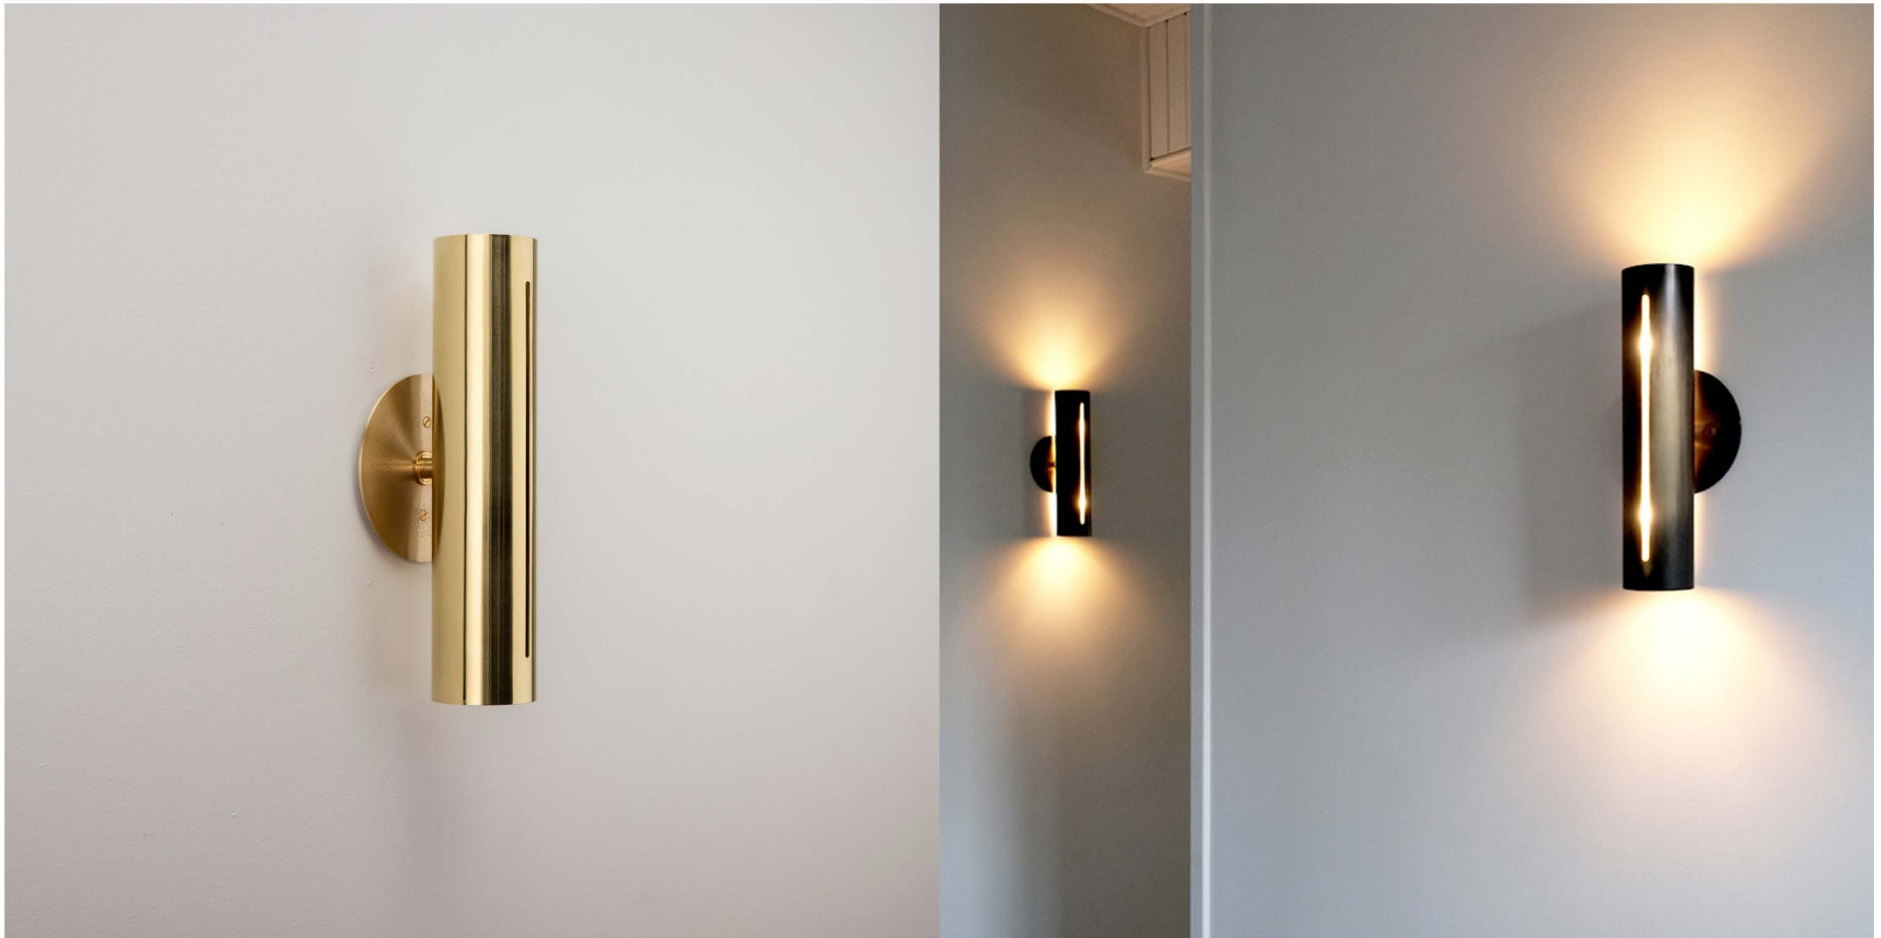

Court Sconce

Handcrafted in USA

Fixture Dimensions

3.75" Reach x 5.5" W x 13" H

Finishes

Available in any Allied Maker finish

Materials

Brass

Court Sconce

Overall Size

3.75" Reach x 5.5" W x 13" H

Canopy Size

5.5" \varnothing x 0.125" H

Shade Size

3" \varnothing x 13" L

Tube Diameter